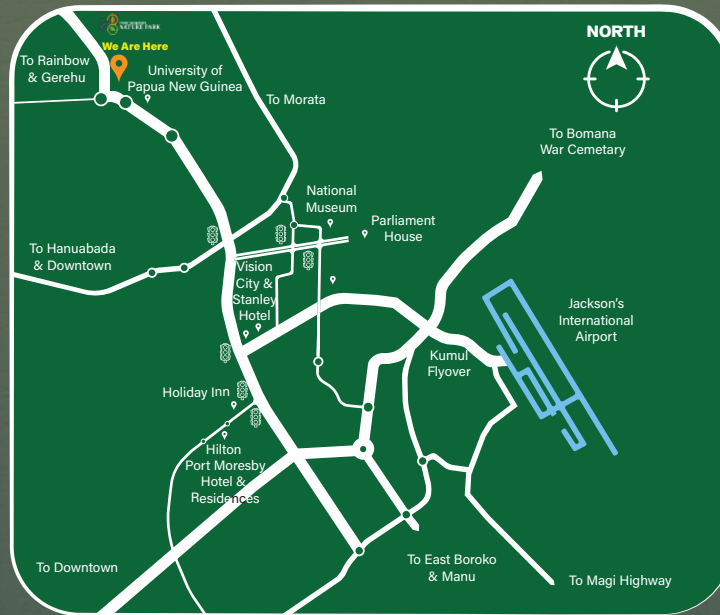

UPNG Staff K 66.00

Be a member today and get

- 5% discount on our giftshop items
- 10% discount on Nature's Café
- 10% discount on Venue Hires
- as well as free access to our park events.

How to Get to Us